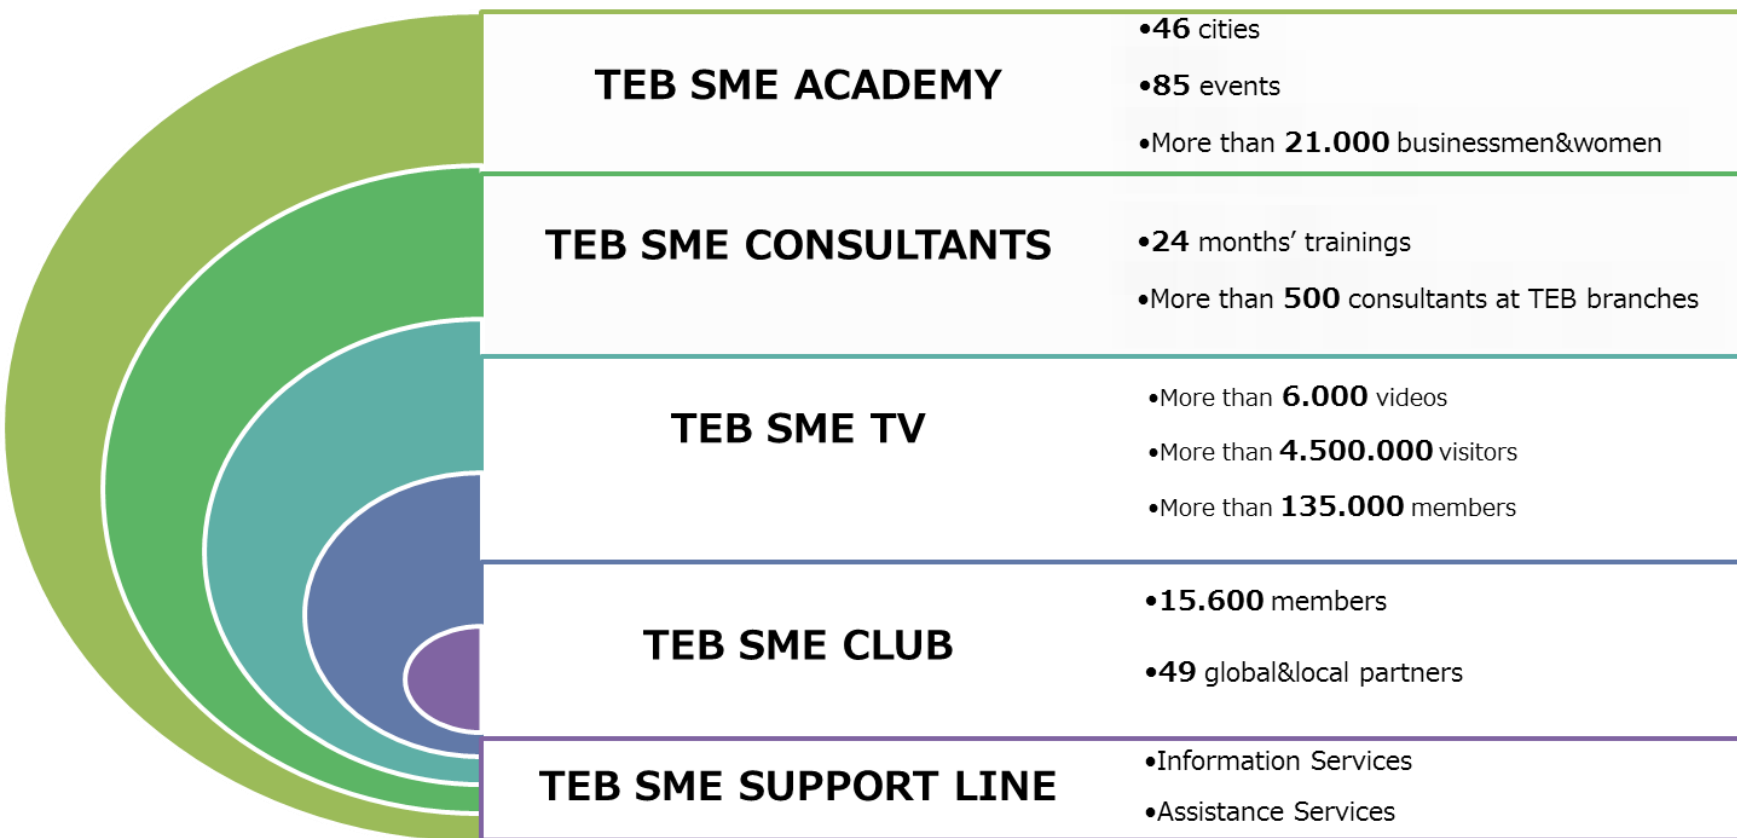

TEB

BNP PARIBAS JOINT VENTURE

in Turkey, key issue for SMEs is:
GROWING!

YEAR 0

YEAR 3

YEAR 6

YEAR 0

YEAR 3

YEAR 6

What do SMEs
need?

TEB

BNP PARIBAS JOINT VENTURE

Differentiation: Being the «*Consultant Bank*» for SMEs!

TEB

BNP PARIBAS JOINT VENTURE

Innovation: TEB Start-up Business Banking