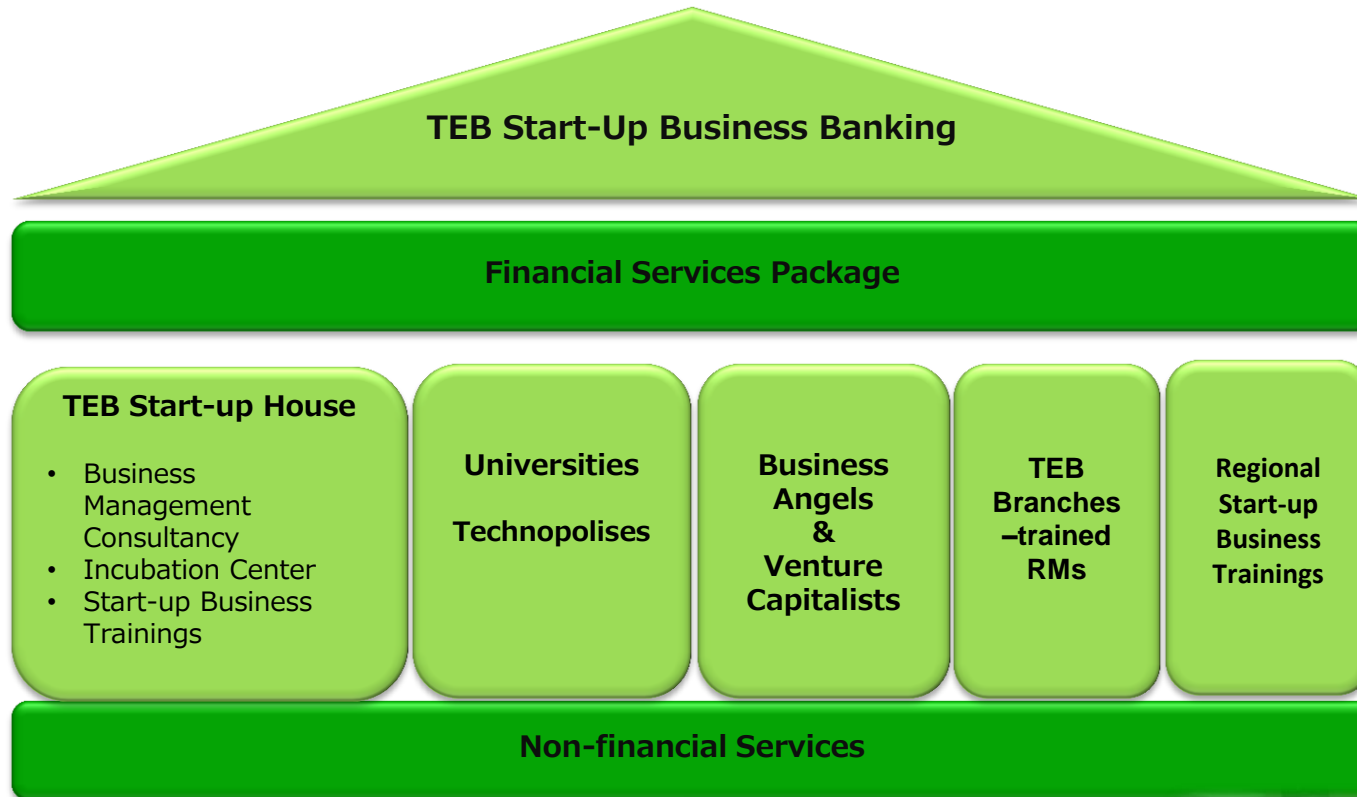

TEB

BNP PARIBAS JOINT VENTURE

in Turkey, key issue for SMEs is:
GROWING!

YEAR 0

YEAR 3

YEAR 6

YEAR 0

YEAR 3

YEAR 6

What do SMEs
need?

TEB

BNP PARIBAS JOINT VENTURE

Differentiation: Being the «*Consultant Bank*» for SMEs!

TEB

BNP PARIBAS JOINT VENTURE

Innovation: TEB Start-up Business Banking

TEB

BNP PARIBAS JOINT VENTURE

...Success

IFC has announced

as a success story for both bank and clients while studying over the non-financial services provided to SME clients.

 **TEB** has been announced as the best company in Europe for **Customer Focus** category
June 2013