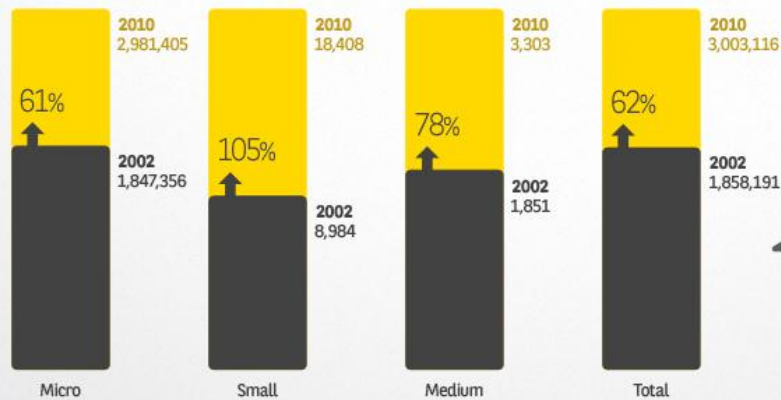

SMEs in TURKEY

%99

Share of SMEs in all companies

2,5 Million SME units

Share of SMEs in total exports **%62**

Share of SMEs in total imports **%38.5**

Share of SMEs in total investments

%76
Share of SMEs in employment

%26
Share of SMEs loans in total loans

SMEs' role in Turkey

Number of SMEs : **3 million**,
but average life of a company
is **11 years**. **50%** of newly
established firms are closed in 5 years.

Number of small sized firms increases but medium-sized firms cannot succeed to reach the big-sized firms group