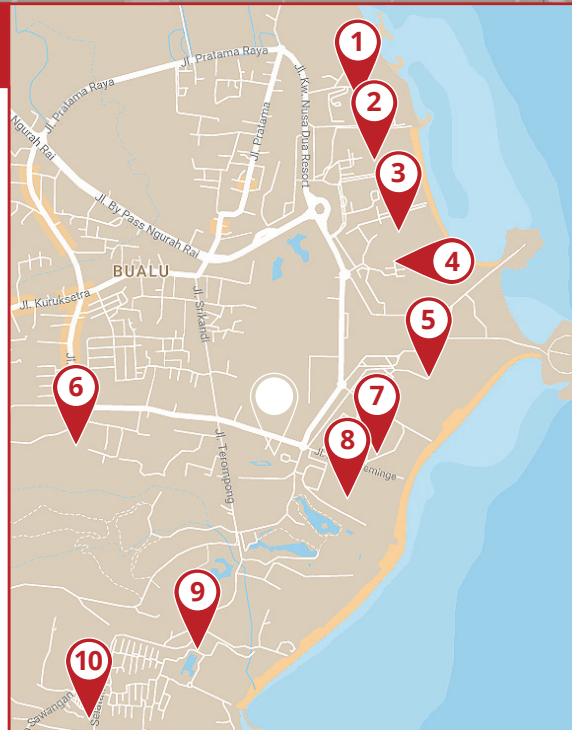

OFFICIAL HOTELS Jimbaran Area

1. InterContinental Bali Resort
2. Le Méridien Bali Jimbaran
3. Ayana Resort and Spa Bali
4. Rimba Jimbaran Bali by Ayana

OFFICIAL HOTELS Nusa Dua Area

1. Sofitel Bali Nusa Dua
2. Nusa Dua Beach Hotel & Spa
3. The Laguna, a Luxury Collection Resort & Spa
4. Meliá Bali
5. Grand Hyatt Bali
6. Mercure Bali Nusa Dua
7. Inaya Putri Bali
8. Ayodya Resort Bali
9. The Mulia Resort & Villas
10. Vouk Hotel & Suites Bali

OFFICIAL HOTELS Benoa Area

1. Sakala Resort & Beach Club
2. Grand Mirage Resort & Thalasso Bali
3. Hotel Nikko
4. Conrad Bali
5. Ibis Styles Bali Benoa
6. Holiday Inn Resort Bali Benoa

VENUES

1. Bali Nusa Dua Convention Center
2. Bali International Convention Center

ANNUAL MEETINGS
2018 Indonesia
INTERNATIONAL MONETARY FUND
WORLD BANK GROUP