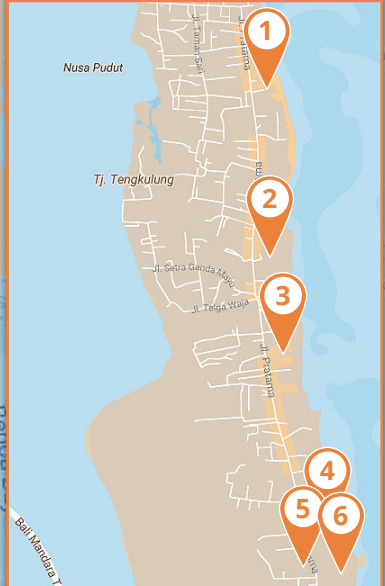

OFFICIAL HOTELS Jimbaran Area

1. InterContinental Bali Resort
2. Le Méridien Bali Jimbaran
3. Ayana Resort and Spa Bali
4. Rimba Jimbaran Bali by Ayana

OFFICIAL HOTELS Nusa Dua Area

1. Sofitel Bali Nusa Dua
2. Nusa Dua Beach Hotel & Spa
3. The Laguna, a Luxury Collection Resort & Spa
4. Meliá Bali
5. Grand Hyatt Bali
6. Mercure Bali Nusa Dua
7. Inaya Putri Bali
8. Ayodya Resort Bali
9. The Mulia Resort & Villas
10. Vouk Hotel & Suites Bali

OFFICIAL HOTELS Benoa Area

1. Sakala Resort & Beach Club
2. Grand Mirage Resort & Thalasso Bali
3. Hotel Nikko
4. Conrad Bali
5. Ibis Styles Bali Benoa
6. Holiday Inn Resort Bali Benoa

VENUES

1. Bali Nusa Dua Convention Center
2. Bali International Convention Center